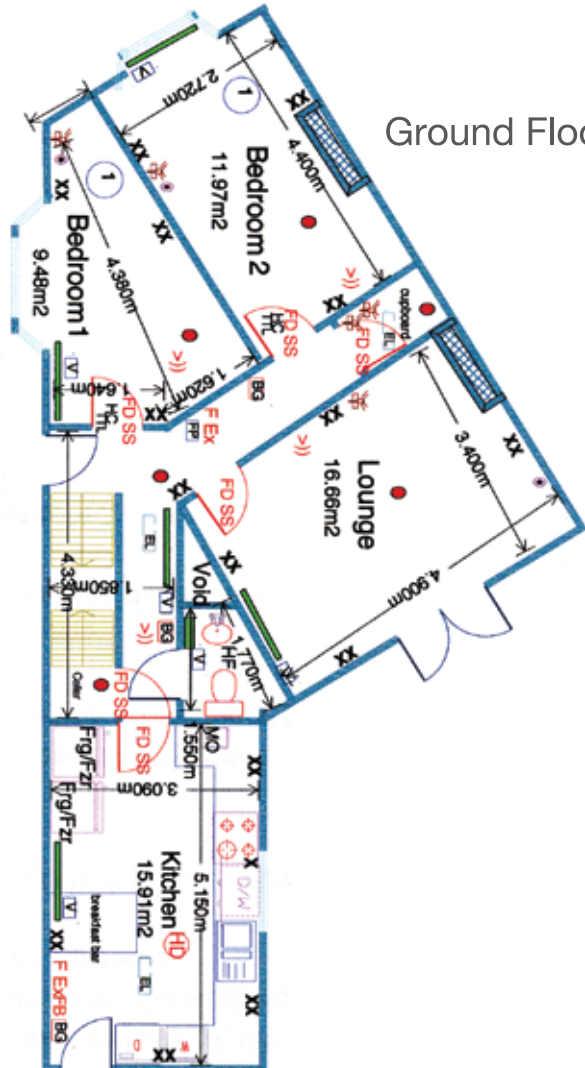

1 Wiseton Road Ecclesall

Beds: 8
Rent: £82.50

First Floor

Second Floor

Ground Floor