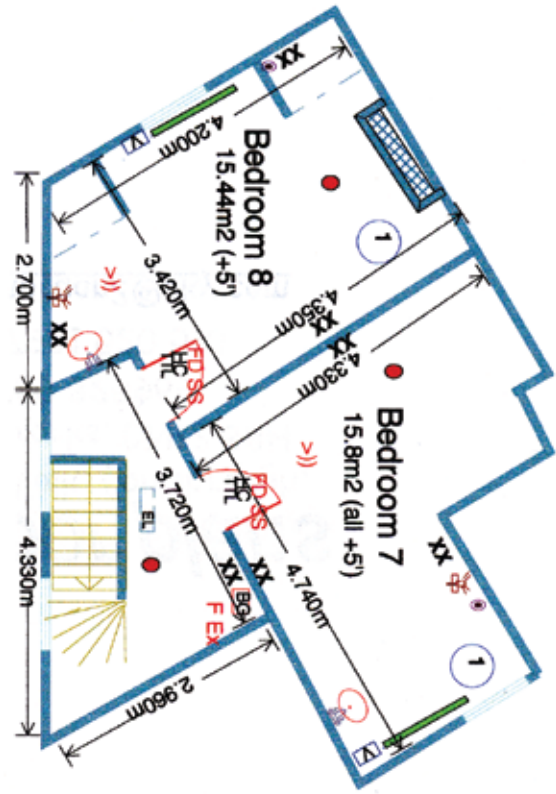

1 Wiseton Road Ecclesall

Beds: 8
Rent: £82.50

First Floor

Second Floor

Ground Floor