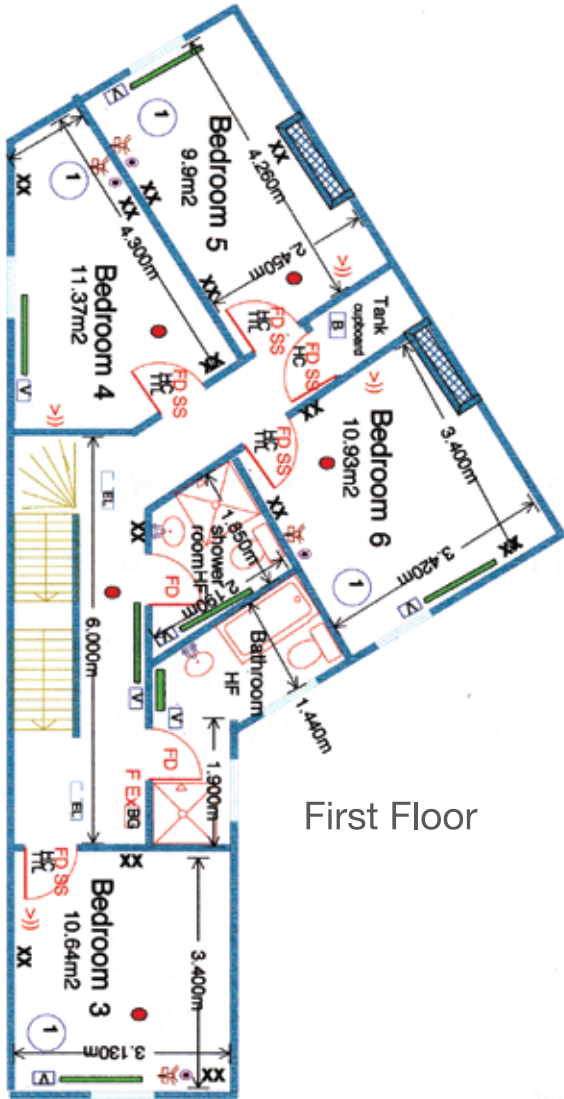

1 Wiseton Road Ecclesall

Beds: 8
Rent: £82.50

First Floor

Second Floor

Ground Floor