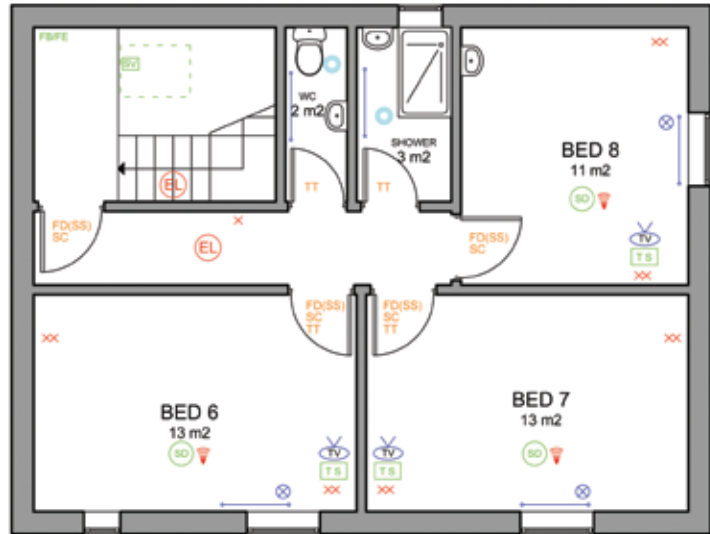

2 Crookesmoor
Court
Rosa Road
Crookesmoor

Beds: 8
Rent: £79.50

First Floor

Ground Floor

Lower Ground Floor