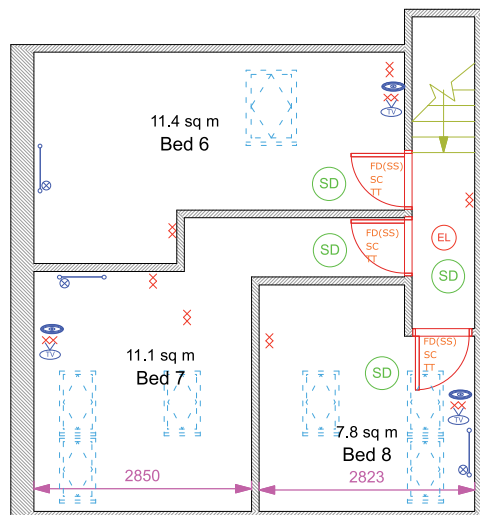

384 Ecclesall Road Ecclesall

Beds: 8
Rent: £85.00

Ground Floor

First Floor

Second Floor