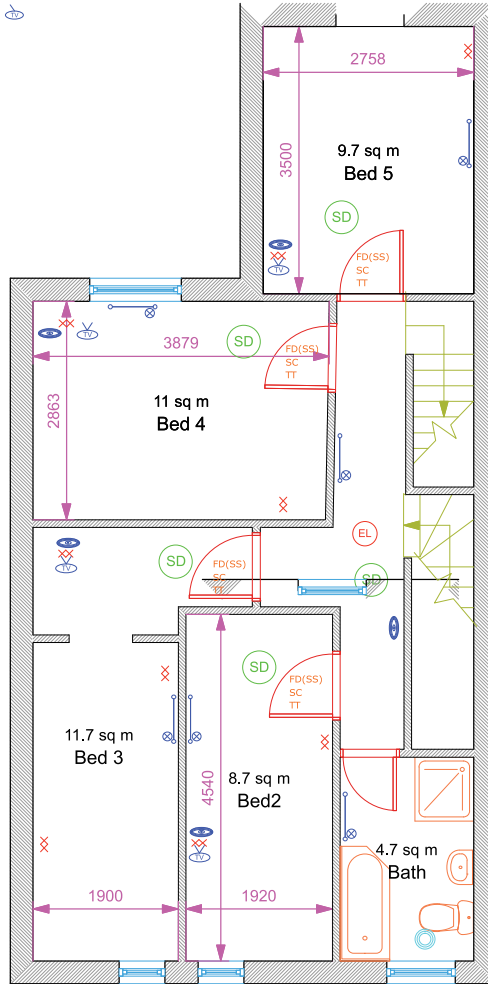

384 Ecclesall Road Ecclesall

Beds: 8
Rent: £85.00

Ground Floor

First Floor

Second Floor