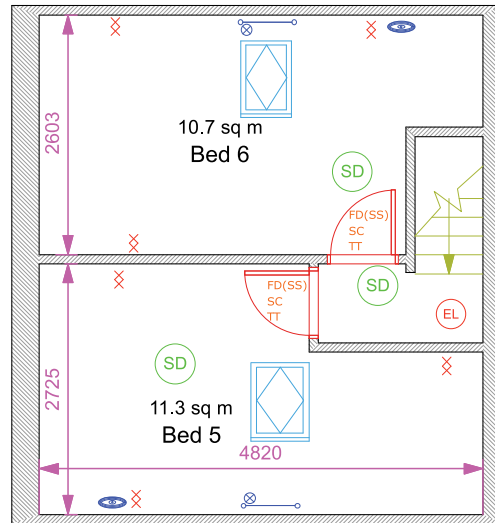

54 Wadbrough Road Ecclesall

Beds: 6
Rent: £82.50 pppw

Second Floor