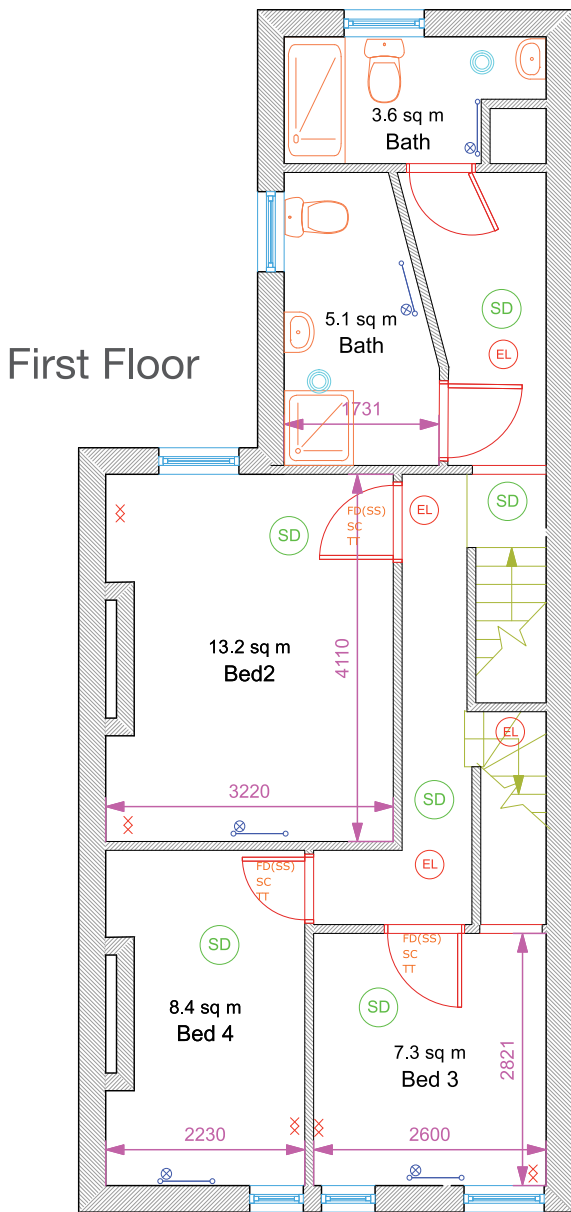

54 Wadbrough Road Ecclesall

Beds: 6
Rent: £82.50 pppw

Second Floor