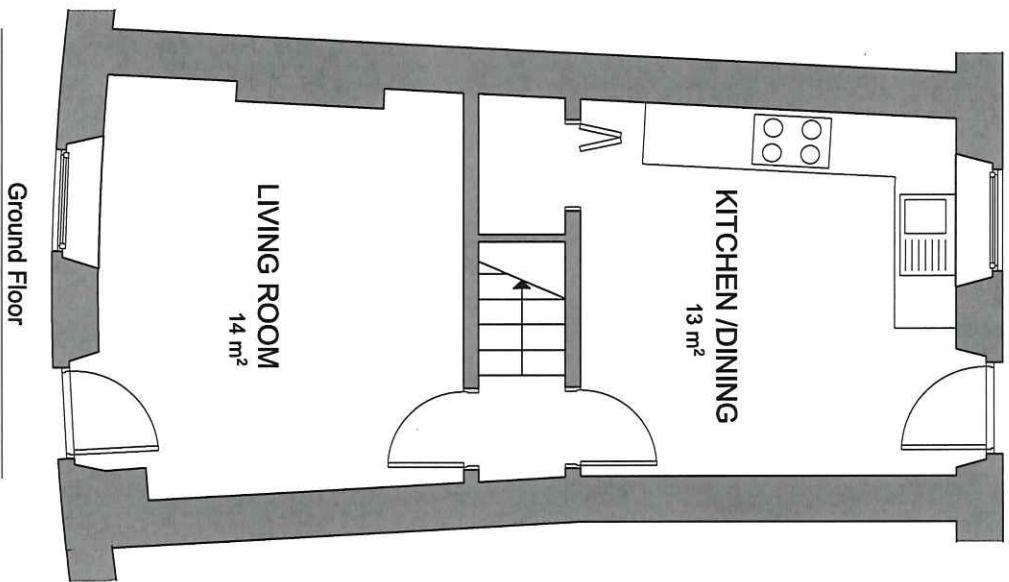

# 22 Spooner Road - 3 Bed.

 <p><b>EMM</b> Estate Marketing Mortgage Mortgage Mortgage</p> <p>STUDIO 23, 20a-22 Burton Road Sheffield, S3 8XJ. www.everestimortgage.co.uk E.hello@everestimortgage.co.uk T. 07907290864/0793020772</p>	<p>Project: Marketing Layouts</p> <p>Client: P A Properties</p> <p>Address: 22 Spooner Road Sheffield</p>	<p>Status: Presentation</p> <p>Title: Floor Plans</p> <p>Scale: N/A</p>	<p>Date: 27/09/2013</p> <p>Drawing no: SPO101/M0001</p> <p>Revised: Drawn by: G M</p>	<p>Notes:</p>	<p><b>PA Properties</b></p> <p>The Old Bank 23 Commonside Sheffield S10 1GD</p> <p>Tel: 0114 267 0155 or 0114 266 4349 Fax: 0114 268 4364</p> <p>Quality Student properties and professional lettings in Sheffield</p> 
---	---	---	---	---------------	--