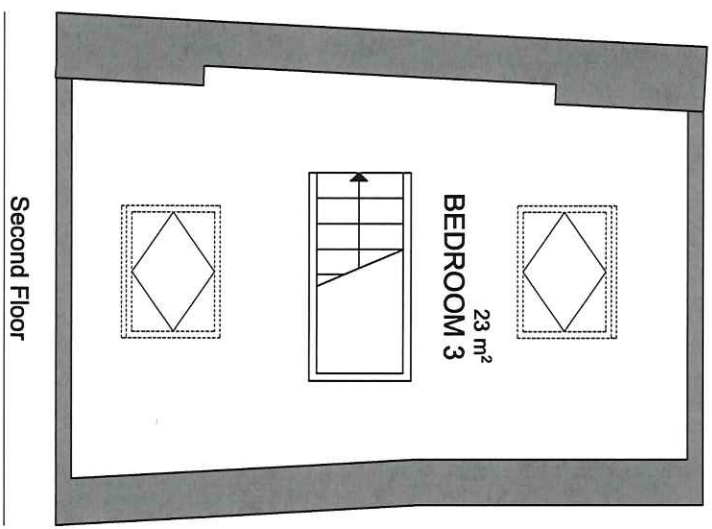

# 22 Spooner Road - 3 Bed.

 <p><b>EMM</b> Estate Marketing Mortgage Mortgage Mortgage</p> <p>STUDIO 23, 20a-22 Burton Road Sheffield, S3 8XJ. www.everestimortgage.co.uk E.hello@everestimortgage.co.uk T. 07907290864/0793020772</p>	<p>Project: Marketing Layouts</p> <p>Client: P A Properties</p> <p>Address: 22 Spooner Road Sheffield</p>	<p>Status: Presentation</p> <p>Title: Floor Plans</p> <p>Scale: N/A</p>	<p>Date: 27/09/2013</p> <p>Drawing no: SPO101/M0001</p> <p>Revised: Drawn by: G M</p>	<p>Notes:</p>	<p><b>PA Properties</b></p> <p>The Old Bank 23 Commonside Sheffield S10 1GD</p> <p>Tel: 0114 267 0155 or 0114 266 4349 Fax: 0114 268 4364</p> <p>Quality Student properties and professional lettings in Sheffield</p> 
---	---	---	---	---------------	--