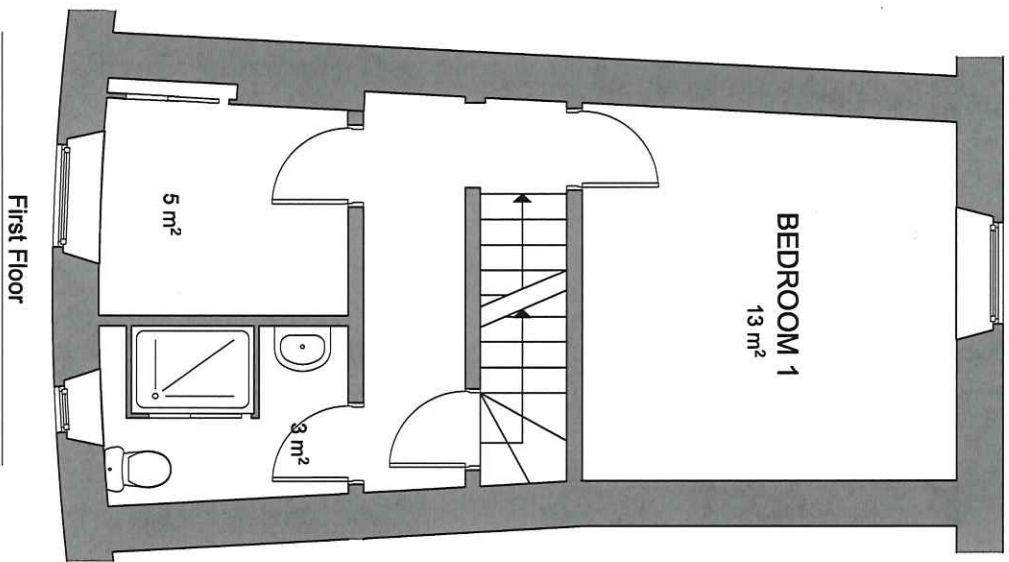

# 22 Spooner Road - 3 Bed.

 <p><b>EMM</b> Estate Marketing Mortgage Mortgage Mortgage</p> <p>STUDIO 23, 20a-22 Burton Road Sheffield, S3 8XJ. www.everestimortgage.co.uk E.hello@everestimortgage.co.uk T. 07907290864/0793020772</p>	<p>Project: Marketing Layouts</p> <p>Client: P A Properties</p> <p>Address: 22 Spooner Road Sheffield</p>	<p>Status: Presentation</p> <p>Title: Floor Plans</p> <p>Scale: N/A</p>	<p>Date: 27/09/2013</p> <p>Drawing no: SPO101/M0001</p> <p>Revised: Drawn by: G M</p>	<p>Notes:</p>	<p><b>PA Properties</b></p> <p>The Old Bank 23 Commonside Sheffield S10 1GD</p> <p>Tel: 0114 267 0155 or 0114 266 4349 Fax: 0114 268 4364</p> <p>Quality Student properties and professional lettings in Sheffield</p> 
---	---	---	---	---------------	--