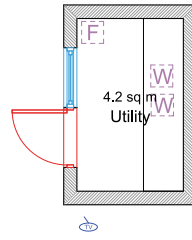

384 Ecclesall Road Ecclesall

Beds: 8
Rent: £85.00

Ground Floor

First Floor

Second Floor