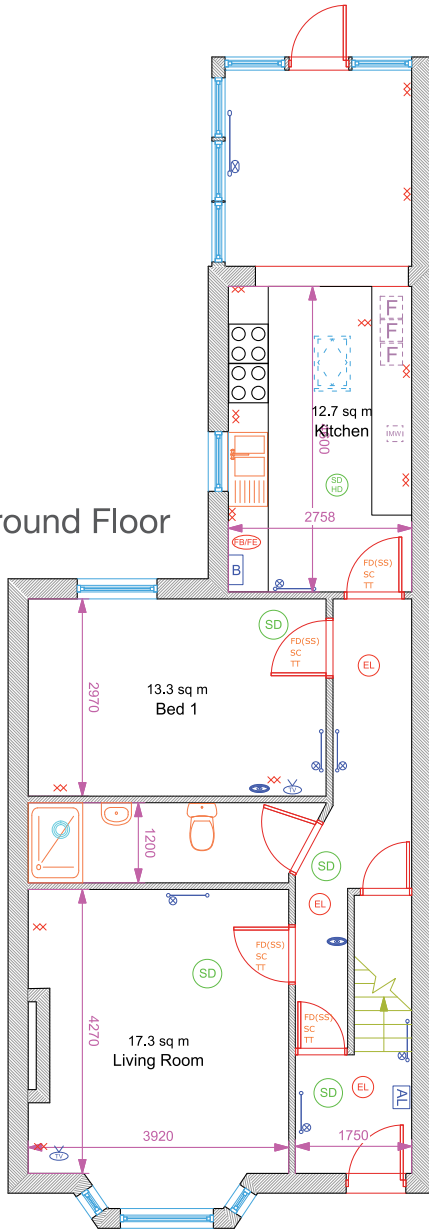

384 Ecclesall Road Ecclesall

Beds: 8
Rent: £85.00

Ground Floor

First Floor

Second Floor