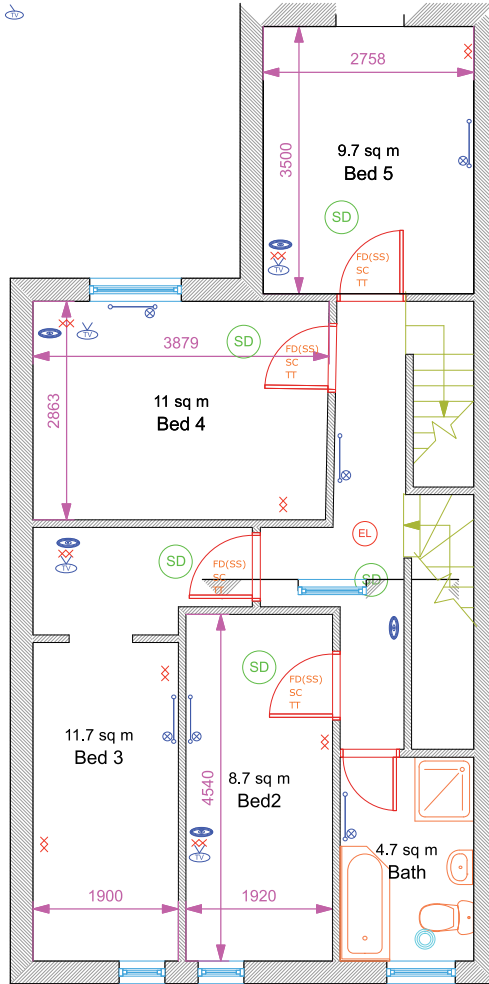

384 Ecclesall Road Ecclesall

Beds: 8
Rent: £85.00

Ground Floor

First Floor

Second Floor