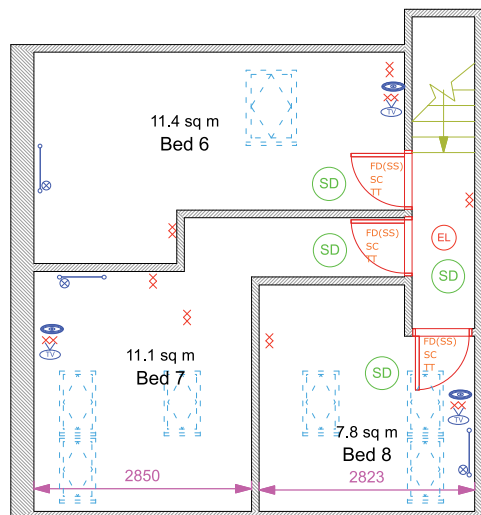

384 Ecclesall Road Ecclesall

Beds: 8
Rent: £85.00

Ground Floor

First Floor

Second Floor