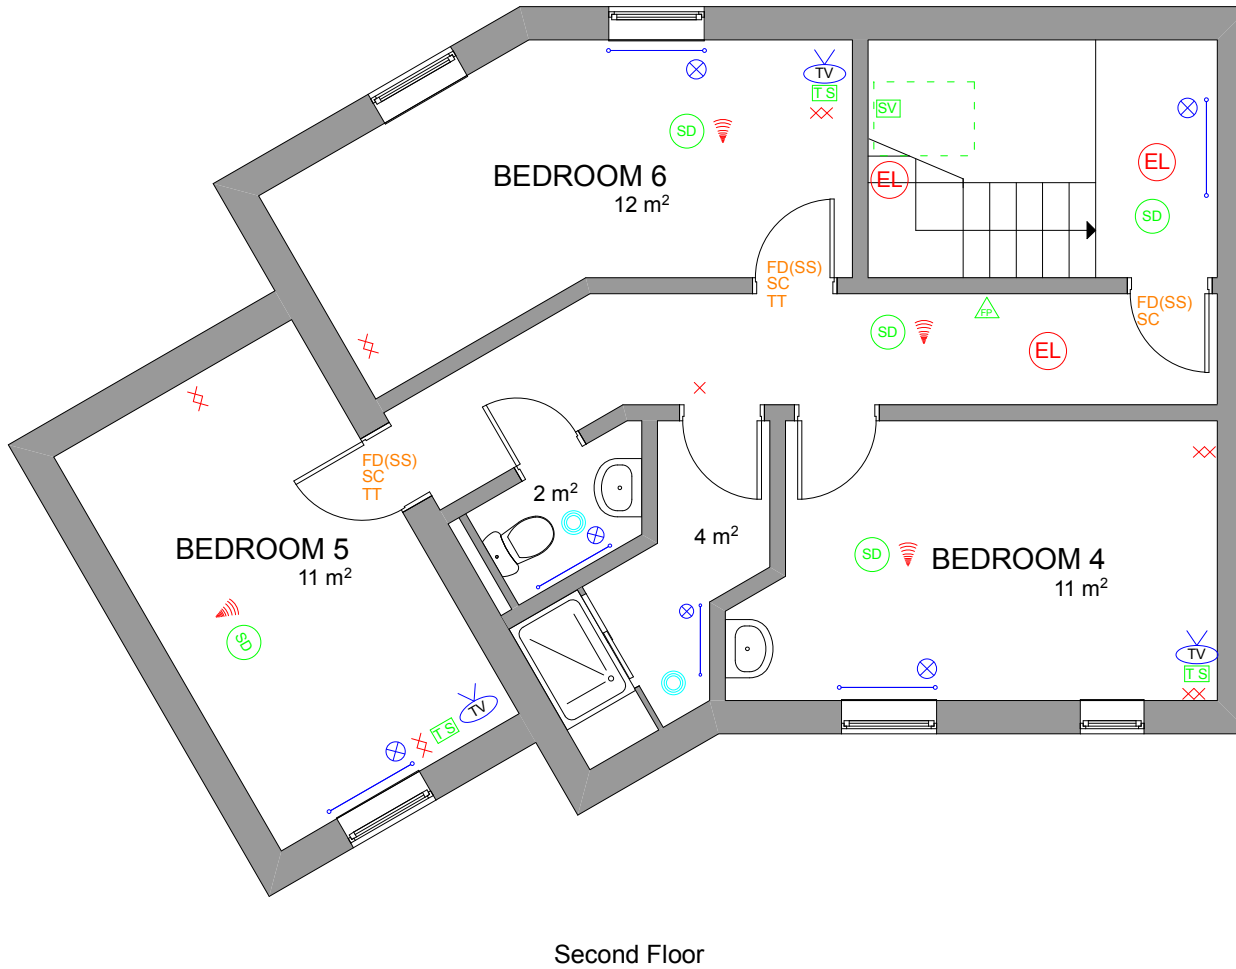

# 4 Rosa Road - 6 Bed.

## KEY

- RADIATOR
- THERMOSTATIC VALVE
- TOWEL RAIL
- SINGLE SOCKET
- DOUBLE SOCKET
- SMOKE DETECTOR (MAINS)
- OPTICAL SMOKE DETECTOR (MAINS)
- SMOKE ALARM LOCATOR
- HEAT DETECTOR
- SMOKE & HEAT DETECTOR
- EMERGENCY LIGHTING
- ALARM SOUNDER
- FIRE BLANKET/EXTINGUISHER
- FIRE BREAK GLASS POINT
- FIRE ALARM CONTROL SWITCH/PANEL
- SMOKE VENT